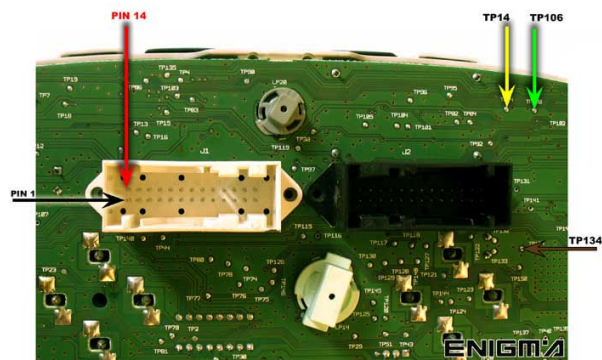

ENIGMA

*Professional Automotive
Equipment*

EXAMPLES OF PROGRAMMING METHODS *used in this document*

CHIP – Find eeprom chip and connect special clips.

BMW 1 DASH

MICRO – Solder to dashboard some cables.

FORD COUGAR

DASH DIAG – Just connect to dashboard special cable.

CITROEN BERLINGO

OBD2 – Connect OBD2 cable (C1) into diagnostic socket of vehicle.

VW PASSAT B5

CAR / BIKE/ TRUCK DASHBOARD SOFTWARE LIST

ACURA		
V1	CHIP	
V2	CHIP	
MDX 2005	CHIP	
MDX 2007	CHIP	
RSX	CHIP	
TL	CHIP	
TSX	CHIP	
ALFA ROMEO		
145 HC05	MICRO	
145 ST6249	MICRO	
146 HC05	MICRO	
146 ST6249	MICRO	
147 93C86	CHIP	
147 NEC	MICRO	
156 -2002 WHITE REAR	MICRO	
156 2002- BLACK REAR	MICRO	
159	CHIP	
166 HC11 (100PIN)	MICRO	
166 UK-NSI	CHIP	
BRERA -2007	CHIP	
BRERA 2008-	CHIP	
GT	CHIP	
GTV	MICRO	
SPIDER -2005	MICRO	
SPIDER 2006-	CHIP	
ECU SECOND MEMORY EDC15 V1	CHIP	
ECU SECOND MEMORY EDC15 V2	CHIP	
ECU SECOND MEMORY EDC15 V3	CHIP	
APRILIA		
RS	CHIP	
RSV -2000	MICRO	
TOUNO -2000	MICRO	
AUDI		
A2	OBD2	READ, WRITE EEP via DIAG FUNCTION
A3 VDO ...2003	OBD2	READ, WRITE EEP via DIAG FUNCTION
A3 VDO 2003...6/2005	OBD2	READ, WRITE EEP via DIAG FUNCTION
A3 VDO 6/2005...7/2006	OBD2	READ, WRITE EEP via DIAG FUNCTION
A3 VDO 7/2006...	OBD2	READ, WRITE EEP via DIAG FUNCTION
A3 MAGNETI MARELLI	OBD2	